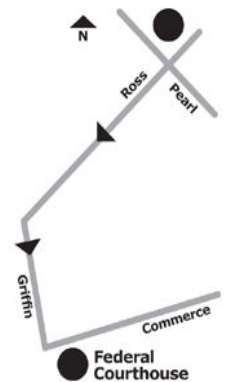

12:30-1 PM Dallas Rally for Life outside the federal courthouse at Commerce & Griffin

> Music by the Chapel Band of the **Prestonwood Christian Academy**

Confirmed Rally Speakers include:

- > **Bishop Kevin Farrell**, Roman Catholic Diocese of Dallas
- > **Todd Wagner**, Senior Pastor, Watermark Community Church and signer of The Manhattan Declaration
- > **Kelly Shackelford**, Liberty Institute
- > **Karen Garnett**, Catholic Pro-Life Committee of North Texas
- > **Kyleen Wright**, Texans for Life Coalition
- > **Martha McAdams**, President, Texas Students for Life
- > **Dr. Jack Hatcher**, Christ for the Nations Institute

1-1:30 PM Marchers are invited to return to the Cathedral Plaza for cookies under the tent (while quantities last!)

Last year, 5,000 people of faith joined together to pray and march for Life – and a challenge was issued to “double the numbers” in 2010! So we’re hoping to see “**10 in '10**” – **10,000 people of faith** joining together on **January 16, 2010** to pray and peacefully give public witness together to their shared commitment to the **sanctity of human life!**

Will you be one of the "10 in 2010"?

*Save time parking – DART Rail's Pearl Station is just two blocks from the Cathedral Plaza

For more information, please call 972-267-LIFE (5433) x304, or visit

www.prolifedallas.org/roe