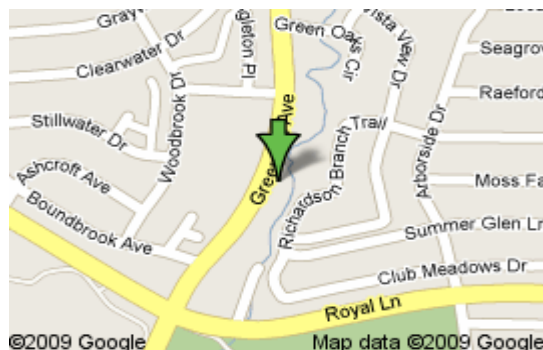

40 DAYS FOR LIFE™ DALLAS

FALL PRAYER VIGIL – SEPTEMBER 22 - OCTOBER 31, 2010
24 hours a day / 7 days a week

Map & Directions

Southwestern late-term abortion facility
(babies aborted through 6 months or 24 weeks of pregnancy)
8616 Greenville Avenue at Royal Lane (NE Corner)
Dallas, TX 75243
in the “Royal Creek Professional Park” office complex

The late-term abortion facility is located at 8616 Greenville Avenue. The closest major intersection is Royal Lane & Greenville Avenue. The closest major highway is US-75.

Directions from US-75

Take the exit toward Royal Ln/Meadow Rd.

Turn East onto Royal Ln.

Turn North onto Greenville Ave.

The Southwestern late-term abortuary is in the “Royal Creek Professional Park” complex on the right, at the northeast corner of Greenville Avenue and Royal Lane.

The best place to park is on Boundbrook Avenue, which is the first side street **north** of the intersection of Greenville Avenue and Royal Lane, on the **west side** of Greenville Avenue (across the street from the office complex). You may also park in the parking lot of the Gaston Oaks Baptist Church, 8515 Greenville Avenue (NW corner of Greenville and Royal across the street from the abortion center) at any time **except** Wednesday evenings from 5:00 p.m. to 8:00 p.m. and Sunday mornings from 9:00 a.m. to Noon and 3:00 p.m. to 6:00 p.m. Please do **not** display any pictures or posters dealing with abortion anywhere in the church parking lot, including on or around your vehicle, and **do not park in the Royal Creek office complex parking lot at any time**.