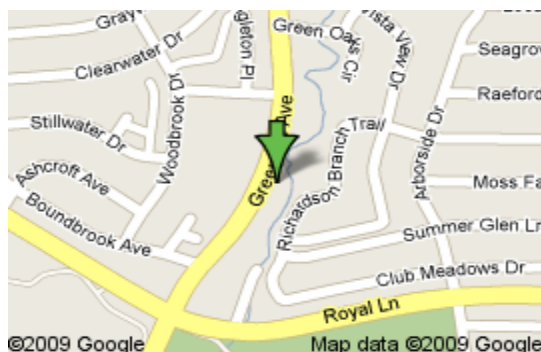

40 DAYS FOR LIFE™ DALLAS

FALL PRAYER VIGIL – SEPTEMBER 28 - NOVEMBER 6, 2011
24 hours a day / 7 days a week

Map & Directions

Southwestern late-term abortion facility
(babies aborted through 6 months or 25 weeks of pregnancy)
8616 Greenville Avenue at Royal Lane (NE Corner)
Dallas, TX 75243
in the “Royal Creek Professional Park” office complex

The late-term abortion facility is located at 8616 Greenville Avenue. The closest major intersection is Royal Lane & Greenville Avenue. The closest major highway is US-75.

Directions from US-75

Take the exit toward Royal Ln/Meadow Rd.

Turn East onto Royal Ln.

Turn North onto Greenville Ave.

The Southwestern late-term abortion center is in the “Royal Creek Professional Park” complex on the right, at the northeast corner of Greenville Avenue and Royal Lane.

Parking

The best place to park is on Boundbrook Avenue, which is the first side street **north** of the intersection of Greenville Avenue and Royal Lane, on the **west side** of Greenville Avenue (across the street from the office complex). You may also park in the parking lot of the Gaston Oaks Baptist Church, 8515 Greenville Avenue (NW corner of Greenville and Royal across the street from the abortion center) at any time **except** Wednesday evenings from 5:00 p.m. to 8:00 p.m. and Sunday from 9:00 a.m. to Noon and 3:00 p.m. to 6:00 p.m. Please do **not** display any pictures or posters dealing with abortion anywhere in the church parking lot, including on or around your vehicle, and **do not park in the Royal Creek office complex parking lot at any time.**