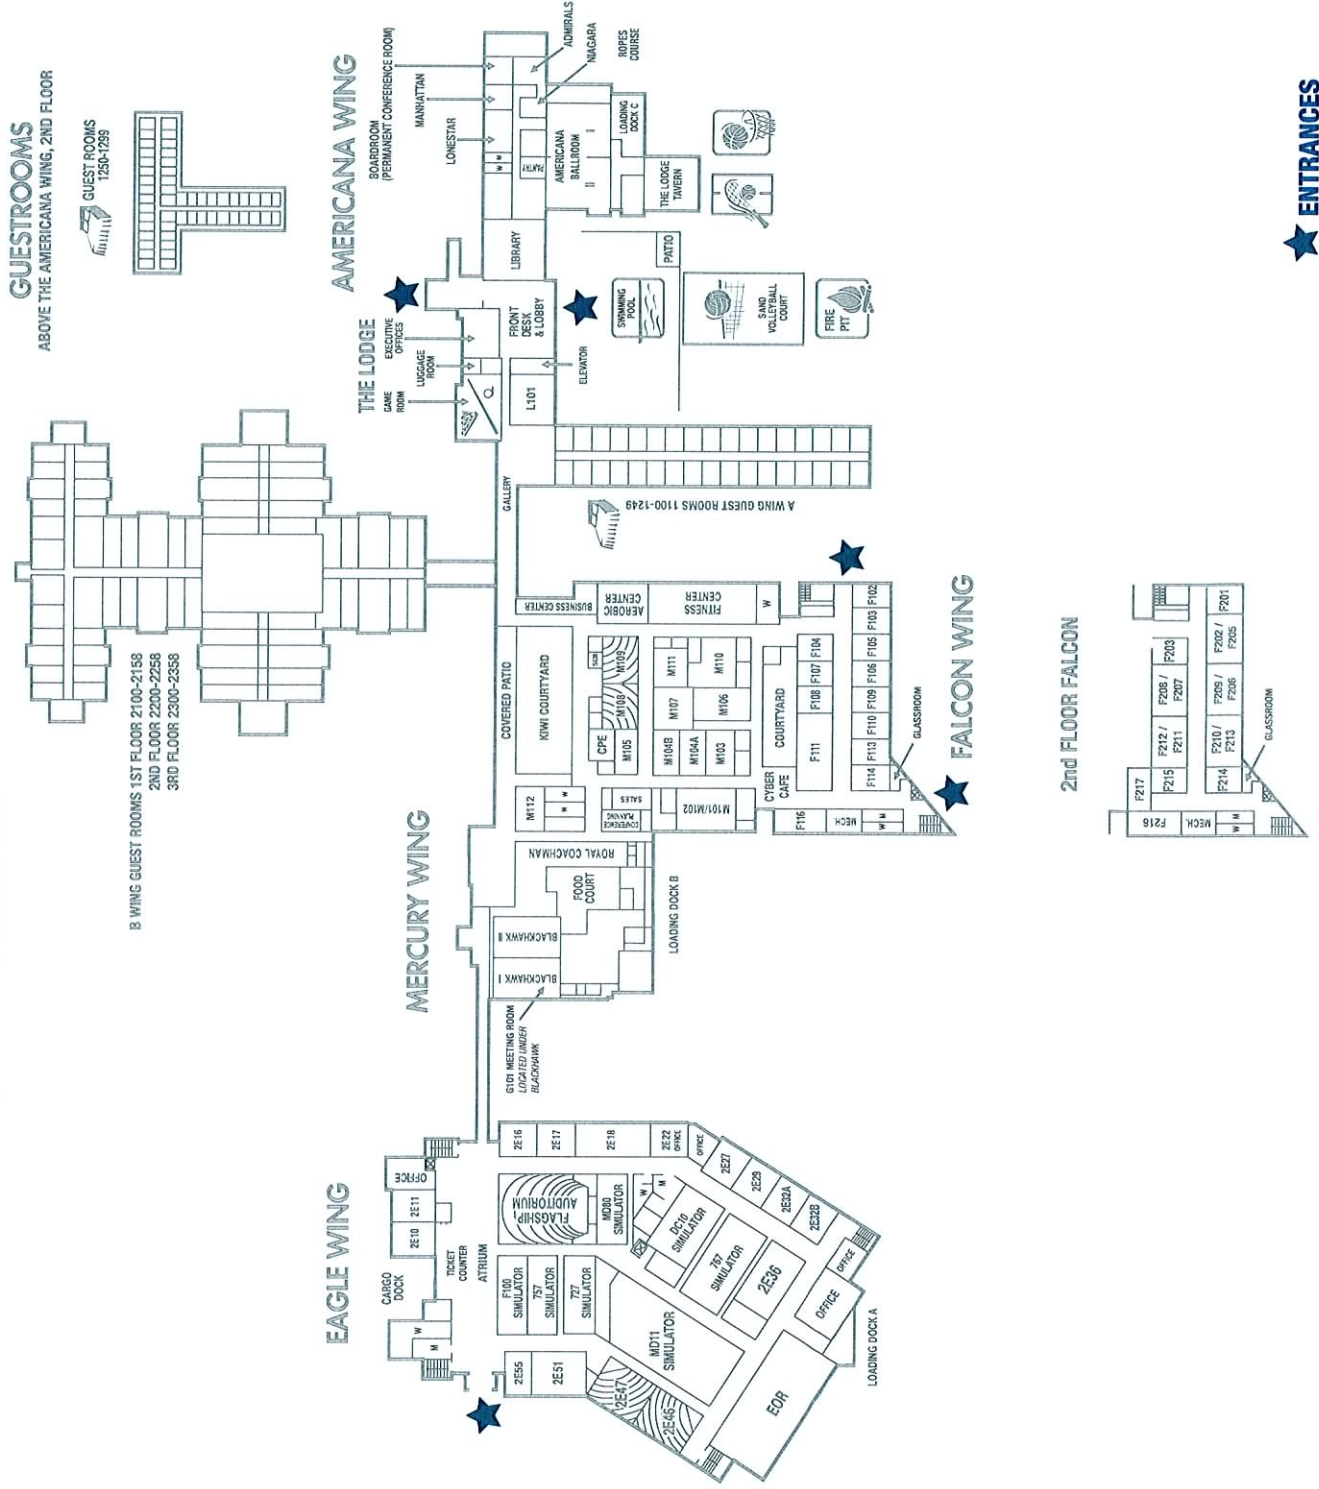

From Downtown Dallas:

Take Interstate 30 West to Highway 360.
Go North on Highway 360 to the Trinity Blvd/FAA Road exit.
Go through the traffic light at Trinity to FAA Road.
Turn left at the stop sign and go back over the highway.
At the three-way stop make left; proceed 100 yards.
Turn right through Main Gate and follow signs to The Lodge/Lobby.

From Arlington:

Go North on Highway 360 to the Trinity Blvd/FAA Road exit.
Go through the traffic light at Trinity Blvd to FAA Road.
At the stop sign turn left, go back over the highway.
At the three-way stop, turn left and proceed 100 yards.
Turn right through Main Gate and follow signs to The Lodge/Lobby.

From Fort Worth on I-20 or I-30:

Take I-20 East or I-30 East towards Dallas.
To Highway 360 North
Exit Trinity Blvd/FAA Road.
Go through the traffic light at Trinity Blvd to FAA Road.
At the stop sign turn left, go back over the highway.
At the three-way stop turn left again, proceed 100 yards .
Turn right through the Main Gate and follow the signs to The Lodge/Lobby.

A DOLCE CONFERENCE HOTEL[™]

1st FLOOR EAGLE

All Rooms Permanent Computer Labs

3rd FLOOR EAGLE

PERMANENT COMPUTER LAB: 3E34 A-B
TIERED: 3E38, 3E39, 3E43, 3E51, M108, M109

2nd FLOOR FALCON

ENTRANCES