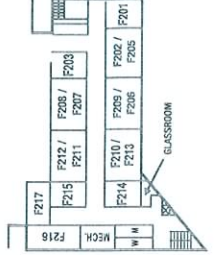

A DOLCE CONFERENCE HOTEL[™]

1st FLOOR EAGLE

All Rooms Permanent Computer Labs

3rd FLOOR EAGLE

PERMANENT COMPUTER LAB: 3E34 A-B
TIERED: 3E38, 3E39, 3E43, 3E51, M108, M109

2nd FLOOR FALCON

ENTRANCES