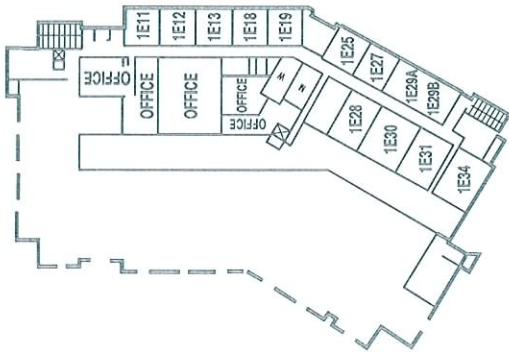

★ ENTRANCES

American Airlines®
Training & Conference Center
A DOLGO CONFERENCE HOTEL™

4501 HIGHWAY 360, MAIL DROP 929
 FORT WORTH, TX 76155
 WWW.AACONFERENCECENTER.COM
 P: 817.956.1000
 F: 817.956.1001

American Airlines[®] Training & Conference Center

A DOLCE CONFERENCE HOTEL[™]

1st FLOOR EAGLE

All Rooms Permanent Computer Labs

3rd FLOOR EAGLE

PERMANENT COMPUTER LAB: 3E34 A-B
TIERED: 3E38, 3E39, 3E43, 3E51, M108, M109

2nd FLOOR FALCON

ENTRANCES