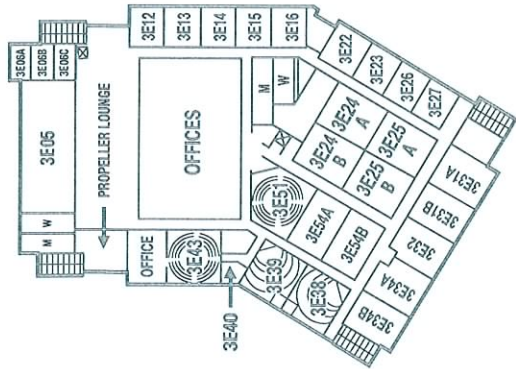

From Arlington:

Go North on Highway 360 to the Trinity Blvd/FAA Road exit.
Go through the traffic light at Trinity Blvd to FAA Road.
At the stop sign turn left, go back over the highway.
At the three-way stop, turn left and proceed 100 yards.
Turn right through Main Gate and follow signs to The Lodge/Lobby.

From Fort Worth on I-20 or I-30:

Take I-20 East or I-30 East towards Dallas.
To Highway 360 North
Exit Trinity Blvd/FAA Road.
Go through the traffic light at Trinity Blvd to FAA Road.
At the stop sign turn left, go back over the highway.
At the three-way stop turn left again, proceed 100 yards .
Turn right through the Main Gate and follow the signs to The Lodge/Lobby.

★ ENTRANCES

American Airlines®
Training & Conference Center
A DOLGO CONFERENCE HOTEL™

4501 HIGHWAY 360, MAIL DROP 929
 FORT WORTH, TX 76155
 WWW.AACONFERENCECENTER.COM
 P: 817.956.1000
 F: 817.956.1001

American Airlines[®] Training & Conference Center

A DOLCE CONFERENCE HOTEL[™]

1st FLOOR EAGLE

All Rooms Permanent Computer Labs

3rd FLOOR EAGLE

PERMANENT COMPUTER LAB: 3E34 A-B
TIERED: 3E38, 3E39, 3E43, 3E51, M108, M109

2nd FLOOR FALCON

ENTRANCES