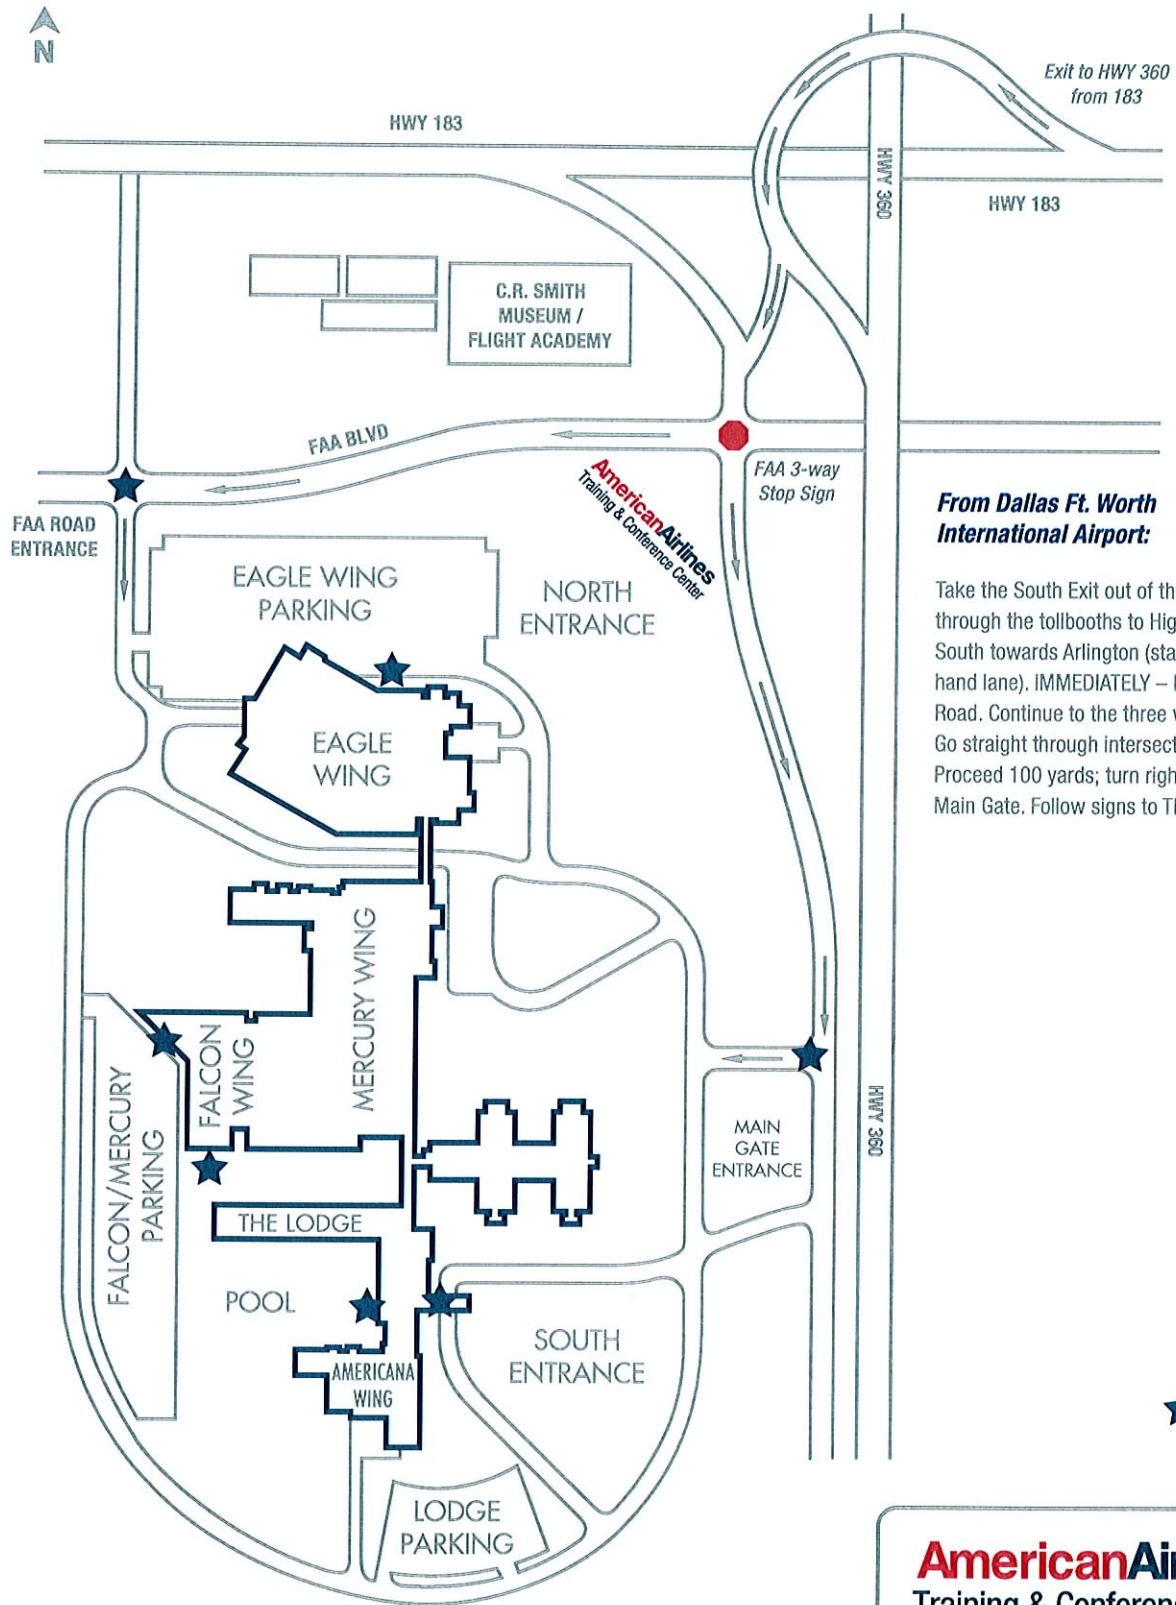

From Downtown Dallas:

Take Interstate 30 West to Highway 360.
Go North on Highway 360 to the Trinity Blvd/FAA Road exit.
Go through the traffic light at Trinity to FAA Road.
Turn left at the stop sign and go back over the highway.
At the three-way stop make left; proceed 100 yards.
Turn right through Main Gate and follow signs to The Lodge/Lobby.

From Love Field Airport (Dallas):

Take main exit road out of the airport.
At the stoplight at Mockingbird Lane, turn right.
Go West on 183 towards D/FW Airport
Exit Highway 360 South towards Arlington (stay in right hand lane)
IMMEDIATELY Exit FAA Road.
Continue to the three-way stop, go straight and proceed 100 yards.
Turn right through Main Gate and follow signs to The Lodge/Lobby.

From Arlington:

Go North on Highway 360 to the Trinity Blvd/FAA Road exit.
Go through the traffic light at Trinity Blvd to FAA Road.
At the stop sign turn left, go back over the highway.
At the three-way stop, turn left and proceed 100 yards.
Turn right through Main Gate and follow signs to The Lodge/Lobby.

From Fort Worth on I-20 or I-30:

Take I-20 East or I-30 East towards Dallas.
To Highway 360 North
Exit Trinity Blvd/FAA Road.
Go through the traffic light at Trinity Blvd to FAA Road.
At the stop sign turn left, go back over the highway.
At the three-way stop turn left again, proceed 100 yards .
Turn right through the Main Gate and follow the signs to The Lodge/Lobby.