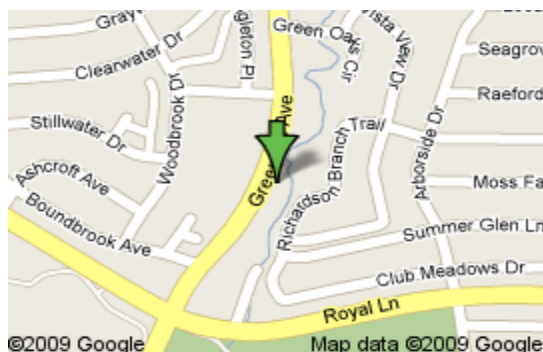

Questions?

Email cplc@prolifedallas.org or call
Joanne Underwood, 469-767-5785.